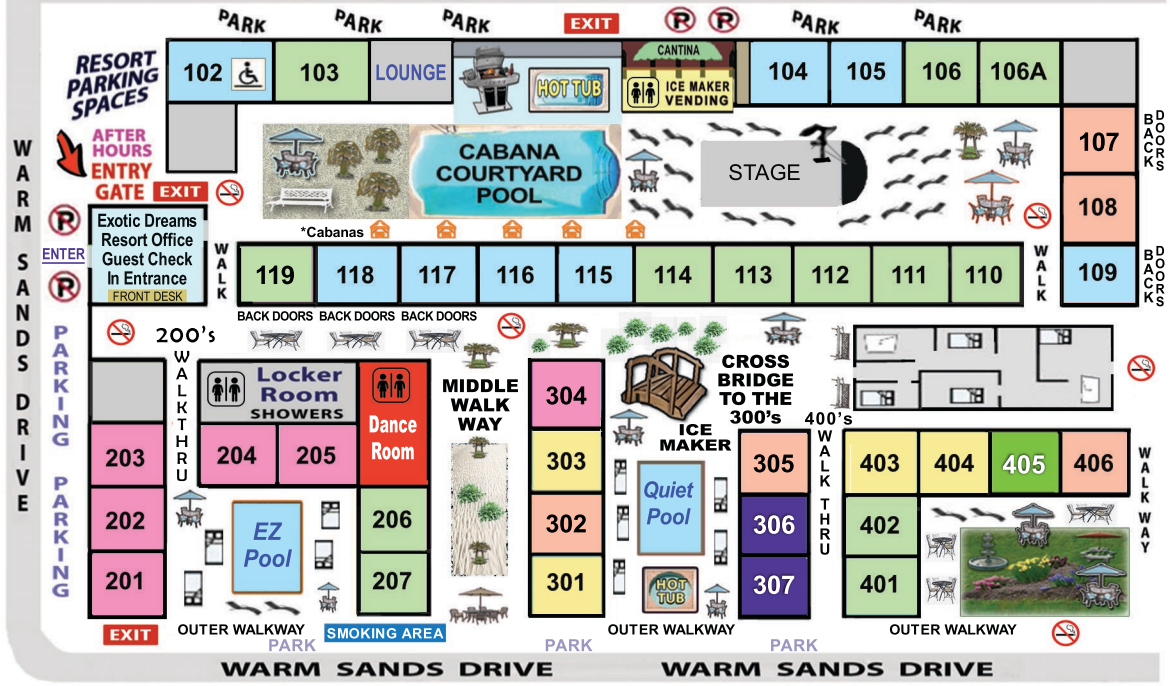

 VALUE KING	 ELITE KING	 PREMIUM KING	 DIAMOND SUITE
 CABANA KING KITCHEN	 PREMIUM KING KITCHEN	 SIGNATURE SUITE KING KITCHEN	

RAMON ROAD

WARM SANDS DRIVE

WARM SANDS DRIVE

BACK DOORS

BACK DOORS

WALKWAY